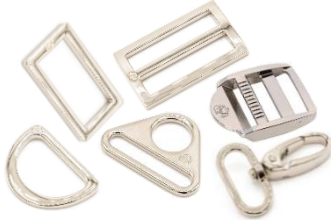

# Hardware

ByAnnie hardware is beautifully finished not die cast or bent wire....

- Quality metal hardware
- No rough edges – smooth line
- You will love how it embellishes your bag
- Available in 2 sizes (1" & 1.5")
- 3 finishes (Nickle, Antique brass & Black metal)
- Packed in reusable plastic case
- 2 units per pack

Available in 2 Sizes &  
3 Finishes

Antique Brass

Nickle

Black Metal

Base Stabilizer

## Size 1"

D-Ring	HAR1-DR-AB2PK
Rectangle Ring	HAR1-RR-AB2PK
Slider	HAR1-SL-AB2PK
Adjustable Strap	HAR1-STA-AB2PK
Swivel Hook	HAR1-SW-AB2PK
Triangle Ring	HAR1-TR-AB2PK
Side R/Buckle	HAR1-SRB-AB1PK

D-Ring	HAR1-DR-N2PK
Rectangle Ring	HAR1-RR-N2PK
Slider	HAR1-SL-N2PK
Adjustable Strap	HAR1-STA-N2PK
Swivel Hook	HAR1-SW-N2PK
Triangle Ring	HAR1-TR-N2PK
Side R/Buckle	HAR1-SRB-N1PK