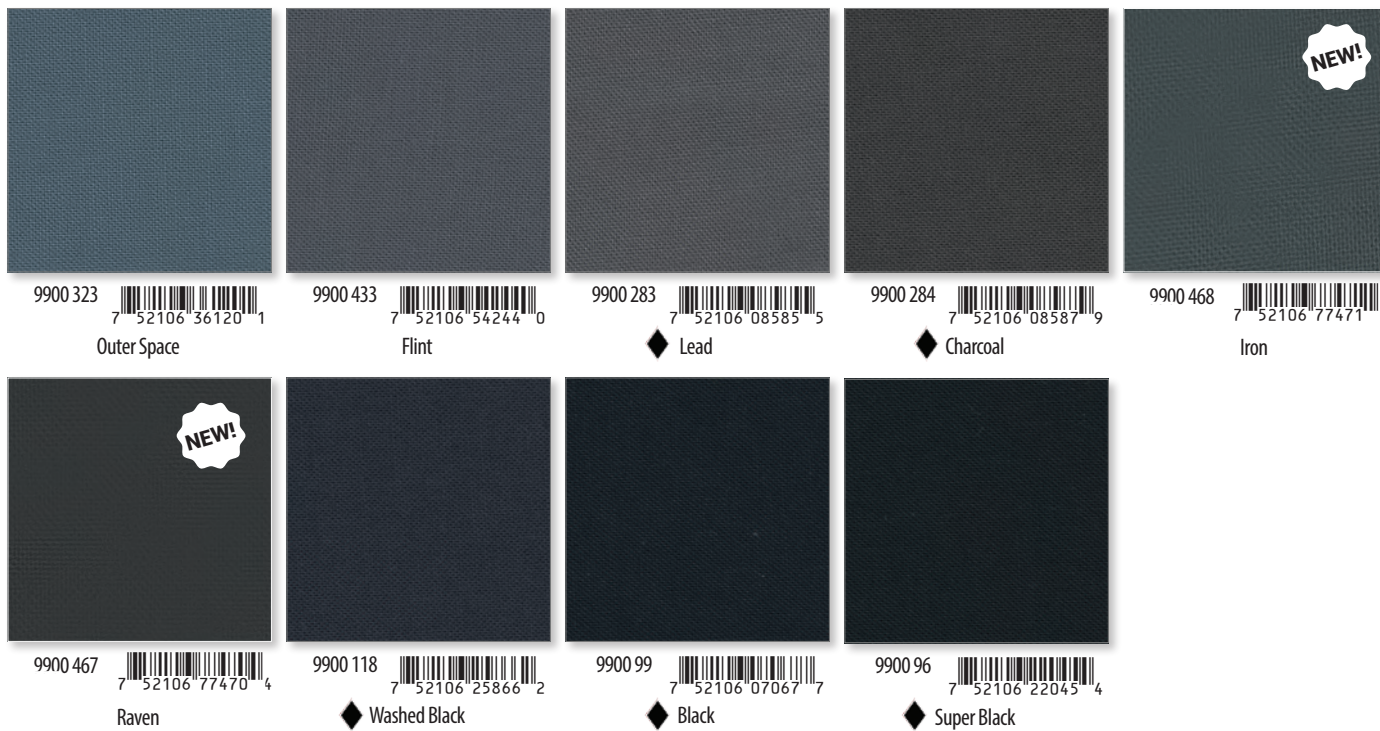

Bella **Silky** Bella Solids fabric with a silky finish!
44-45" • 15 yds.