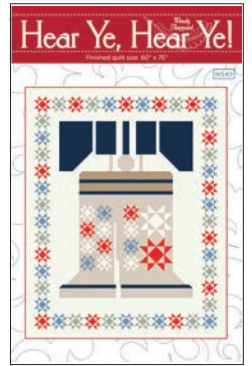

Patterns That Use *Bella Solids*

WENDY SHEPPARD

WS 40