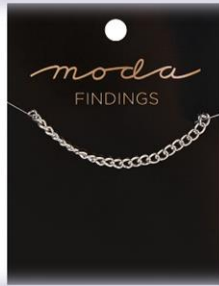

MJ108
BANGLE - Tape Measure - Aqua

MJ105
BRACELET - Tape Measure - Leather

MJ106
BRACELET - Enamel Charm

MJ201
EARRINGS - Scissor - Silver

MJ202
EARRINGS - Scissor - Gold

MJ203
EARRINGS - Tape Measure

MJ204
EARRINGS - Vintage Heart

Display
EARRINGS - NECKLACE

MJ301
NECKLACE - Scissor - Silver

MJ302
NECKLACE - Scissor - Gold

MJ303
NECKLACE - Tape Measure - Hexagon

MJ304
NECKLACE - Tape Measure - Round

MJ305
NECKLACE - Vintage - Scissor

moda
FINDINGS

exquisite jewellery

available at www.tiffaniestreasures.co.nz

MJ306
NECKLACE-TM-Vintage-Heart

MJ307
CHAIN - Plain-36"-Silver

MJ308
CHAIN - Plain-36"-Gold

MJ309
CHAIN - Plain-36"-Bronze

MJ401
CHARM PACK -Silver

Display
CHARM PACK -Silver

MJ402
CHARM PACK - Gold

MJ403
CHARM PACK - Enamel

Display
CHARM PACK - Enamel

MJ501
KEY CHAIN - TapeMeasure

MJ502
KEY CHAIN - Enamel

Display
KEY CHAIN - Enamel

MJ601
CHARM HOLDER - Vintage