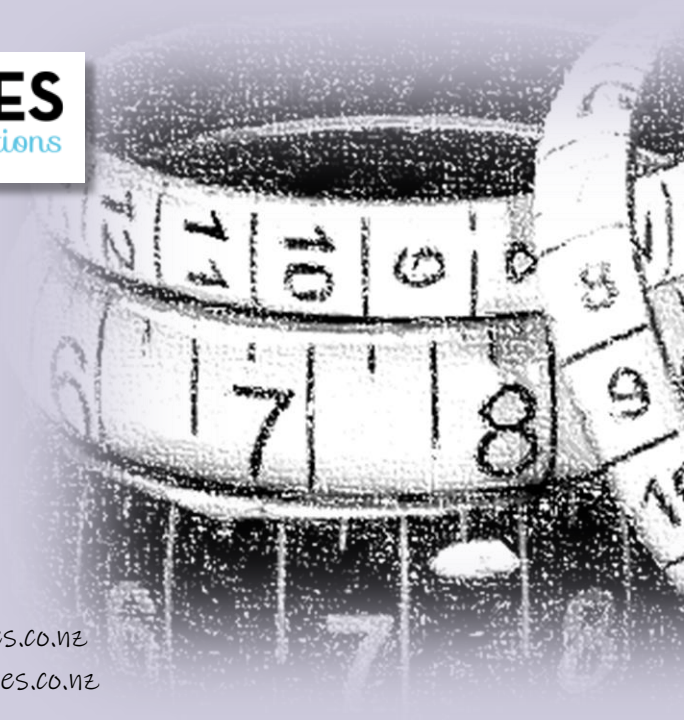

moda
FINDINGS

exquisite jewellery

available at

8b Triton Drive
Albany, Auckland
New Zealand

www.tiffaniestreasures.co.nz
sales@tiffaniestreasures.co.nz

moda
FINDINGS

exquisite jewellery

available at www.tiffaniestreasures.co.nz

MJ101
BANGLE - Scissor - Silver

MJ102
BANGLE - Scissor - Gold

Display
BANGLE - Scissor

Display
BANGLES - Tape Measure

MJ103
BANGLE - Tape Measure - White

MJ104
BANGLE - Tape Measure - Black

MJ107
BANGLE - Tape Measure - Yellow

MJ108
BANGLE - Tape Measure - Aqua

MJ105
BRACELET - Tape Measure - Leather

MJ106
BRACELET - Enamel Charm

MJ201
EARRINGS - Scissor - Silver

MJ202
EARRINGS - Scissor - Gold

MJ203
EARRINGS - Tape Measure

MJ204
EARRINGS - Vintage Heart