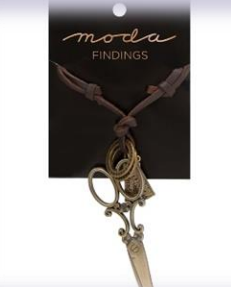

MJ108
BANGLE - Tape Measure - Aqua

MJ105
BRACELET - Tape Measure - Leather

MJ106
BRACELET - Enamel Charm

MJ201
EARRINGS - Scissor - Silver

MJ202
EARRINGS - Scissor - Gold

MJ203
EARRINGS - Tape Measure

MJ204
EARRINGS - Vintage Heart

Display
EARRINGS - NECKLACE

MJ301
NECKLACE - Scissor - Silver

MJ302
NECKLACE - Scissor - Gold

MJ303
NECKLACE - Tape Measure - Hexagon

MJ304
NECKLACE - Tape Measure - Round

MJ305
NECKLACE - Vintage - Scissor

moda
FINDINGS

exquisite jewellery

available at www.tiffaniestreasures.co.nz

MJ306
NECKLACE-TM-Vintage-Heart

MJ307
CHAIN - Plain-36"-Silver

MJ308
CHAIN - Plain-36"-Gold

MJ309
CHAIN - Plain-36"-Bronze

MJ401
CHARM PACK -Silver

Display
CHARM PACK -Silver

MJ402
CHARM PACK - Gold

MJ403
CHARM PACK - Enamel

Display
CHARM PACK - Enamel

MJ501
KEY CHAIN - TapeMeasure

MJ502
KEY CHAIN - Enamel

Display
KEY CHAIN - Enamel

MJ601
CHARM HOLDER - Vintage