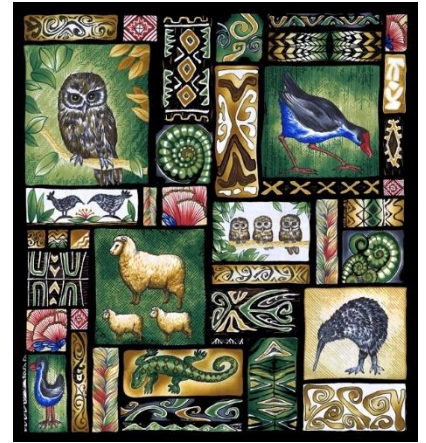

M78-213 (Digital Print)

M79-213

M191-213 – Digital Panel (52x62cm)

NZBMB- Messenger Bag (45x30cm)

NZBRT- Roll Up Tote (45x40cm)

NZBSB- Shoulder Bag (25x27cm)

NZBBP- Back Pack (34x44cm)

NZBGB- Gift Pack (13x18cm)