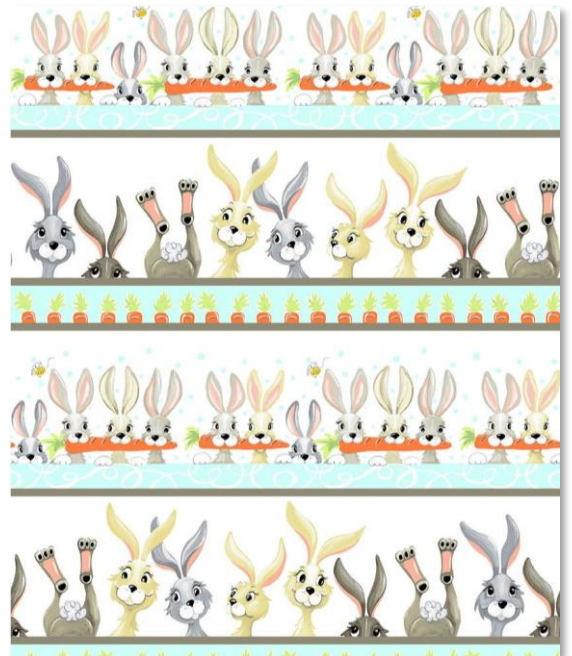

On The Fence (44"x60")

Harold the Hare

SB20370-930 (Main Panel 36"x44")

SB20376-930 (Play Mat Panel 36"x44")

SB20374-100

Bubbles + Buttons and To Tie For
 Skirt with button placket & elastic waist Reversible Dress