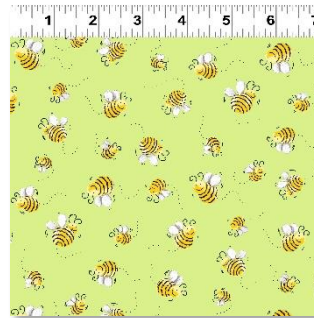

SB20197-820