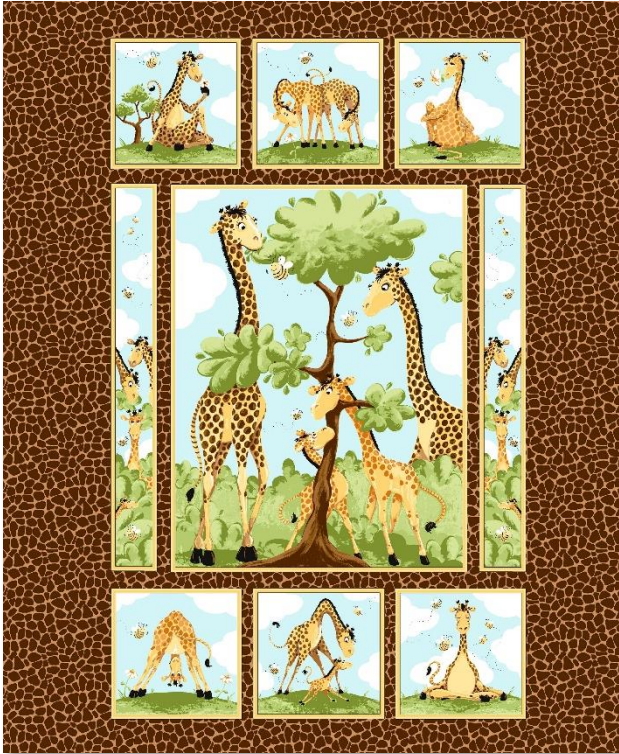

Zoe the Giraffe II

SB20355-280 (Main Panel 36"x44")

SB20062-430 (Play Mat Panel 36"x44")

SB20357-280 (Framed Panel 36"x44")

SB20356-280 (Book Panel 36"x44")

SB20258-280

SB20258-430

SB20358-815