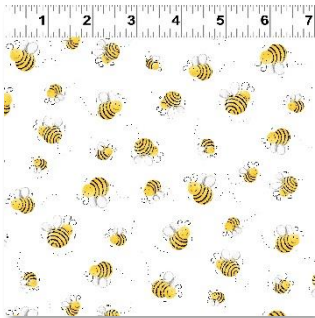

Side 2

Fabric, Dress Version A shown in size 6 Size 2-3 Size 4-6 10 kits 20 kits
 Fabric 1: Aqua Hares & Carrots SB20373-930 1 yard 1 1/4 yards 1 bolt 2 bolts
 Fabric 2: Bubble Dots SB20375-100 1/4 yard 1 1/4 yards 1 bolt 2 bolts
 Pocket: Pictorial Stripes SB20374-100 1/4 yard 1/4 yard 1 bolt 1 bolt

SB20373-100

SB20373-930

SB20375-100

SB20372-930

SB20371-100 (Border)

Harold the Hare - Coordinated Basics

SB20197-100

SB20197-930