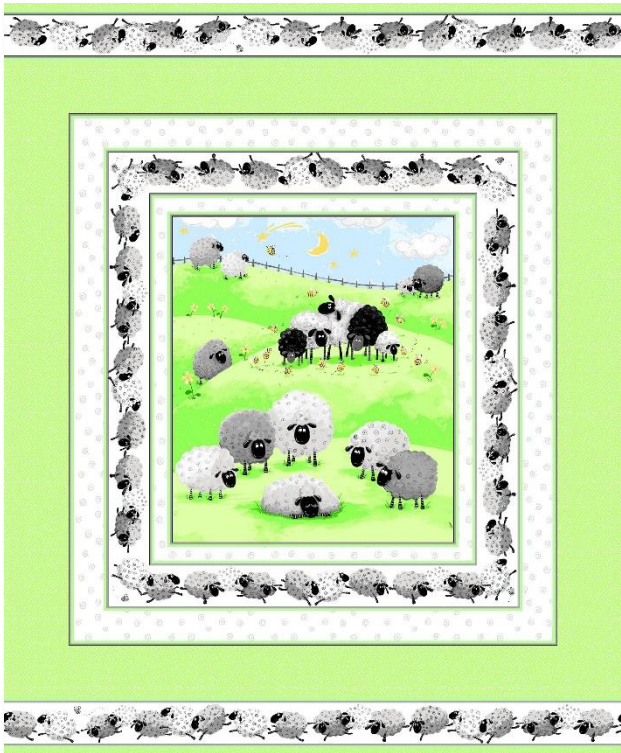

Lewe the Ewe

SB20330-810 (Main Panel 36"x44")