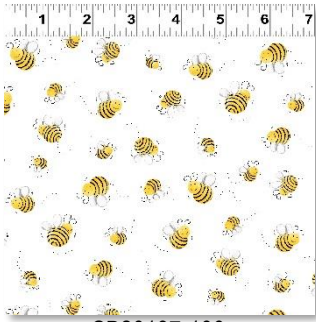

SB2071-845

SB20171-780

New!

Fun At The Pond (54"x59")

Pillow Case (20"x26")

Duck Tales - (39"x50")

Just Ducky -(48"x58")

Download free patterns :

www.worldofsusybee.com/free-patterns

Barnyard Buddies

SB20320-690 (Main Panel (36"x44"))

SB20324-815 (Play Mat Panel (36"x44"))

SB20321-690 (Book Panel (36"x44"))

SB20322-815

SB20323-690 (Border)

Barnyard Buddies - Coordinated Basics