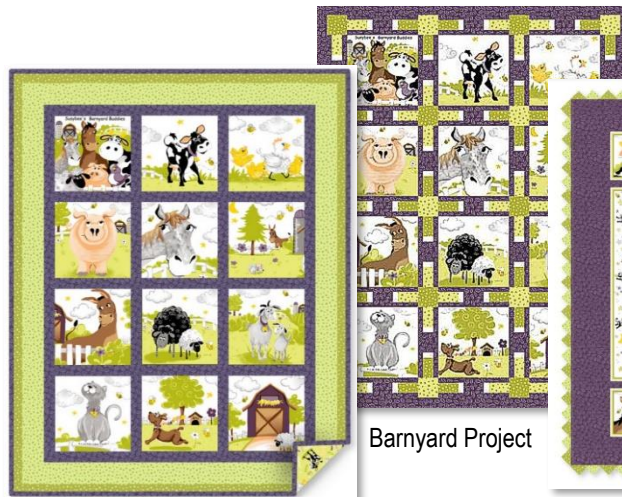

SB20053-170

SB20157-310

SB20103-430

SB20103-690

Pillow Case (20"x26")

Barnyard Project

Prairie Point Quilt - (36"x44")

Download free patterns :

www.worldofsusybee.com/free-patterns

Story Book Quilt - (32"x40")

Flutter the Butterfly

SB20340-520 – (Main Panel) (36"x44")

SB20310-620 – (Play Mat) (36"x44")

SB20312-520 – (Book Panel) (36"x44")

SB20340-620 – (Main Panel) (36"x44")