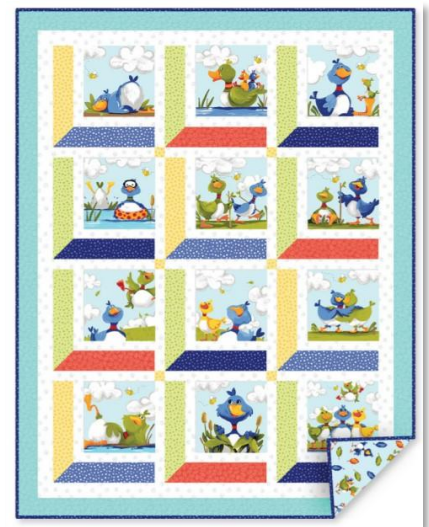

SB2071-845

SB20171-780

New!

Fun At The Pond (54"x59")

Pillow Case (20"x26")

Duck Tales - (39"x50")

Just Ducky -(48"x58")

Download free patterns :