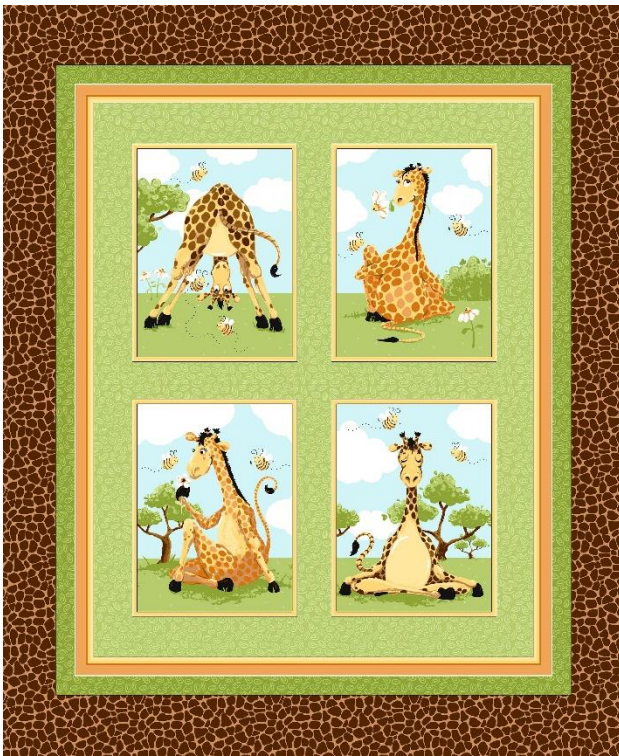

Zoe the Giraffe II

SB20355-280 (Main Panel 36"x44")

SB20062-430 (Play Mat Panel 36"x44")

SB20357-280 (Framed Panel 36"x44")

SB20356-280 (Book Panel 36"x44")

SB20258-280

SB20258-430

SB20358-815