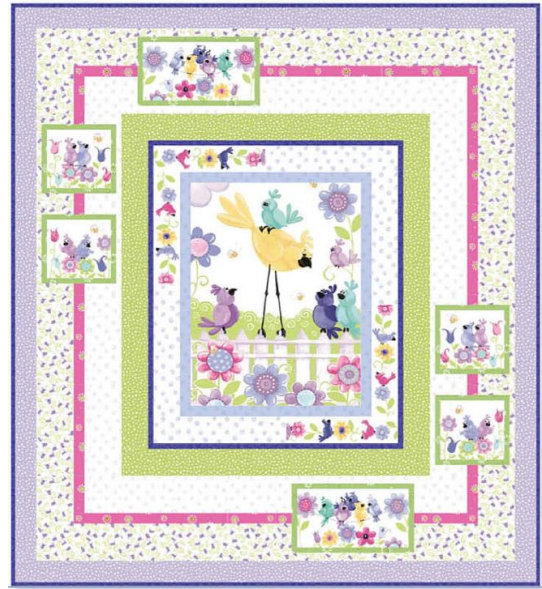

Chenille Pillow

Pillow Case

Book Panel

Quilt

Download free patterns :

www.worldofsusybee.com/free-patterns

Bird's Buddies

Download free patterns :

www.worldofsusybee.com/patterns/free-patterns.html

who's next

SB20380-100 (Main Panel 36"x44")

free Pattern download by Mama Said Sew
 Designed by Terri Butler
mamasaidsewllc.com
 finished Size: 50" x 55" version B, Lilac